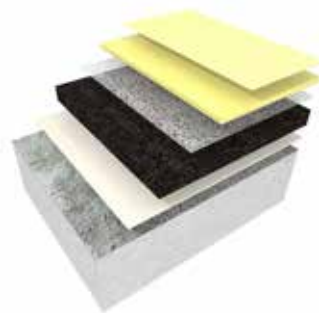

More injury-free training hours, higher performance levels. Pulastic® SP is a spike-resistant, safe and comfortable indoor athletics surface that also meets the requirements of the demanding sportsman in other indoor sports. Pulastic® SP has been utilized for more than 25 years in sports facilities all over the world.

THE ADVANTAGES OF THE PULASTIC® SP LINE

- Spike-resistant /suitable for intensive track and field activities with (indoor) spike shoes
- The mechanical characteristics of the top layer are unequalled. The floor can bear a weight of 25 kg on 1 mm² for 5 minutes. These exceptional properties have been proved in various studies.
- Comfortable, safe and developed for high-performance
- Provides required and desired shock absorption, energy restitution and stability
- Optimum grip and sliding properties
- Suitable for all indoor sports
- Unique composition that can bear heavy loads
- Multifunctional in use
- Durable, seamless and easy to maintain
- Worldwide experience and recognition
- Water based sealcoat for maximum indoor clean air protection during use
- Pulastic® sport floors are manufactured under ISO 9001 for quality management, ISO 14001 for environmental care and ISO 26000 for corporate sustainability

SEAMLESS, VERY STRONG AND INDESTRUCTIBLE

The strength of Pulastic® SP lies in its unique composition.

- A highly elastic shockpad of rubber granulate with a standard thickness of 10 mm and optional in 12 mm thickness
- This shockpad is bonded to the subfloor with a solvent free adhesive
- Then the seamless, polyurethane top layer of 4 mm thick is applied
- A matt, very tough and durable water based coating finishes the floor
- If required the game court linemarking can be installed with the durable and compatible Pulastic polyurethane water based linepaint. The floor is seamless, easy to maintain and can be applied in various colours