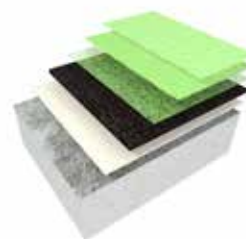

PULASTIC® COMFORT COURT LINE
MULTIFUNCTIONAL OUTDOOR
SPORTS FLOORING SYSTEMS

PULASTIC®
SPORTS FLOORING

A SIKA BRAND

MULTIFUNCTIONAL OUTDOOR SPORTS FLOORING SYSTEMS

MULTIFUNCTIONAL

Pulastic® Comfort Court is a line of high-end multifunctional outdoor sports floors providing outstanding comfort and safety for training and competition combined with excellent resistance to mechanical loads.

THE ADVANTAGES OF THE PULASTIC® COMFORT COURT

- Excellent long term resiliency for comfort and injury prevention
- Seamless, non-porous and dimpled or smooth surface for easy maintenance, repair and resurface procedures
- Excellent dimensional stability and permanently flexible, with an equal performance level at temperatures between $-/- 5^{\circ}\text{C}$ and $+/+ 70^{\circ}\text{C}$.
- Low cost of ownership
- Outstanding ball bounce
- No glare for clear visibility of the durable line marking
- Optimal balance between friction and slide
- Multisport use; suitable for all ball games including tennis
- Outstanding properties against moisture and UV influences
- Wide colour selection with outstanding colour fastness
- Suitable for outdoor and covered outdoor facilities
- Pulastic® sport floors are manufactured under ISO 9001 for quality management, ISO 14001 for environmental care and ISO 26000 for corporate sustainability

THE PULASTIC COMFORT COURT LINE IS COMPOSED AS FOLLOWS

- A special prefabricated granular rubber or foam shockpad. The thickness depends on the final requirements and level of comfort versus multi-purpose use. For details please see the table
- The shockpad is bonded to the subfloor with solvent free adhesive
- Porefiller and structural self-levelling polyurethane layers are applied
- A matt special outdoor water based sealcoat finishes the floor
- Court marking with durable waterbased linepaint